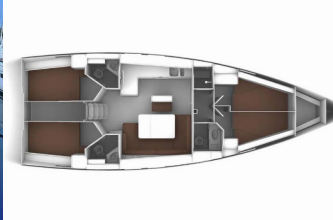

Yacht Base	Marina Tehnomont Veruda, Pula, Croatia
Yacht ID	3672
Yacht Brands	Bavaria
Yacht Name	Panda IV
Production Year	2022
Length	47 Ft
Cabins	4
Berths	8 + 1
Max Persons	10
WC	3

ADDITIONAL: Flag

COMFORT: Bed linen, Blankets, Cockpit cushions, Pillows

DECK: Bathing platform, Bilge pump – Mechanic, Bimini top, Boat hook, Bosun's chair (Safe seat) (boatswain's chair), Cockpit table with light, Cockpit/stern, outside shower, Deck brush, Dinghy, Dinghy (byboat) pump, Electric anchor windlass, Fenders, Gangway, Impeller, V-belt, oilfilter, Jerry cans for diesel, Main anchor, Mooring ropes , Plastic bucket, Round/globular fender, Sea/Storm drogue anchor, Side door for boarding, Spare anchor (Reserve, Auxiliary anchor), Sponge, Sprayhood, Spring line, Swimming ladder, Teak cockpit, Water hose, Winch handles

ENTERTAINMENT: Bluetooth player, FUSION sound system, mp3 player, Outdoor speakers, Underwater lights, USB

GALLEY: Gas bottles, Gas cookers, Hot water, Kitchen utensils (Galley equipment, cutlery), Oven, Refrigerator, Sink

INTERIOR: Barometer, Clock, Clothes hangers, Inside shower, Oak interior, Upholstery, Yacht documents, Yacht keys

NAVIGATION: Autopilot, Binoculars, Bow thruster, Echosounder/Depthsounder, GPS chart plotter – cockpit, Hand bearing compass, Harbour guides, LED Navigation lights, Logge/Lot/Speed/Wind, Navigation (Nautical) charts and nautical guide , Navigation set, Radar reflector, Spyglass with bearing compass, Tridata, Wind instrument/Anemometer

SAFETY: Black Water Tank, Distress signals, Emergency tiller, Engine spare parts , Fire extinguisher , First aid kit , Flashlight, Fog horn, Life belts (Safety harness), Life buoy + Flashing light, Life jackets, Oars (Paddles), Set of tools , Thermal suit, VHF radio

YACHT ELECTRICS: Battery charger , Bilge pump – Electric, Heating, Plug 220V, 12 V, Service batteries, Shore connection 220 V, Solar panels, Start battery