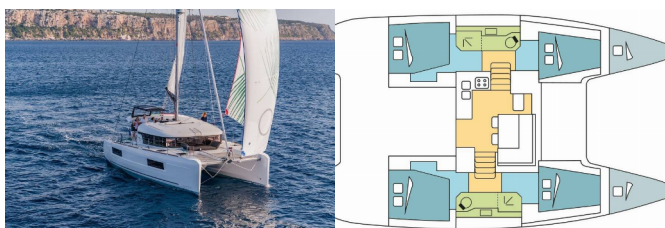

LAGOON 40

SOUTHERN CROSS (2022)

Next Charter GmbH • Oskar-Von-Miller-Straße 35 • 86316 Friedberg • Germany

Phone: +49 1514 202 6204

E-mail: info@nextcharter.com

Web: nextcharter.com

Yacht Base	Nassau, Palm Cay Marina, Bahamas
Yacht ID	3622
Yacht Brands	Lagoon
Yacht Name	SOUTHERN CROSS
Production Year	2022
Length	39 Ft
Cabins	4 + 2
Berths	8 + 2 + 2
Max Persons	12
WC	2

COMFORT: Cockpit cushions

DECK: Bimini top, Cockpit table, Cockpit/stern, outside shower, Dinghy, Electric anchor windlass, Outboard engine, Swimming ladder

ENTERTAINMENT: Fusion radio, Outdoor speakers