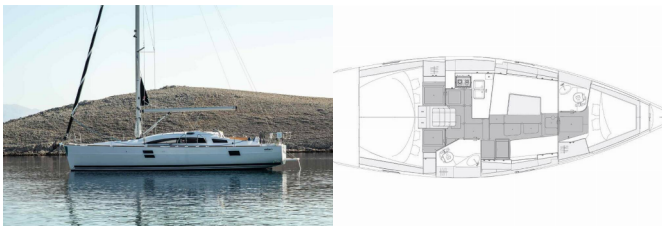

ELAN IMPRESSION 40.1

Liana (2021)

Next Charter GmbH • Oskar-Von-Miller-Straße 35 • 86316 Friedberg • Germany

Phone: +49 1514 202 6204

E-mail: info@nextcharter.com

Web: nextcharter.com

Yacht Base	Athens, Alimos Marina, Greece
Yacht ID	3617
Yacht Brands	Elan Marine
Yacht Name	Liana
Production Year	2021
Length	39 Ft
Cabins	3
Berths	6 + 2
WC	2

COMFORT: Bed linen, Towels

DECK: Bimini top, Black ball, Bosun's chair (Safe seat) (boatswain's chair), Cockpit table, Cockpit/stern, outside shower, Dinghy, Electric anchor windlass, Gangway, Main Deck Compass, Sprayhood, Swimming ladder