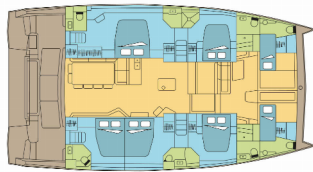

BALI 5.4

Yepa II (2021)

Next Charter GmbH • Oskar-Von-Miller-Straße 35 • 86316 Friedberg • Germany

Phone: +49 1514 202 6204

E-mail: info@nextcharter.com

Web: nextcharter.com

Yacht Base	Nassau, Palm Cay Marina, Bahamas
Yacht ID	3611
Yacht Brands	Catana
Yacht Name	Yepa II
Production Year	2021
Length	55 Ft
Cabins	5 + 2
Berths	10 + 2
Max Persons	12
WC	5 + 2

COMFORT: Cockpit cushions

DECK: Bimini top, Cockpit table, Cockpit/stern, outside shower, Davit, Dinghy, Electric anchor windlass, Grill/Barbecue/Plancha, Hydraulic lifting swimming platform, Outboard engine