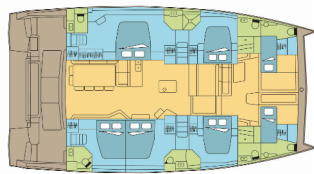

BALI 5.4

Yepa II (2021)

Next Charter GmbH • Oskar-Von-Miller-Straße 35 • 86316 Friedberg • Germany

Phone: +49 1514 202 6204

E-mail: info@nextcharter.com

Web: nextcharter.com

Yacht Base	Nassau, Palm Cay Marina, Bahamas
Yacht ID	3611
Yacht Brands	Catana
Yacht Name	Yepa II
Production Year	2021
Length	55 Ft
Cabins	5 + 2
Berths	10 + 2
Max Persons	12
WC	5 + 2

COMFORT: Cockpit cushions

DECK: Bimini top, Cockpit table, Cockpit/stern, outside shower, Davit, Dinghy, Electric anchor windlass, Grill/Barbecue/Plancha, Hydraulic lifting swimming platform, Outboard engine