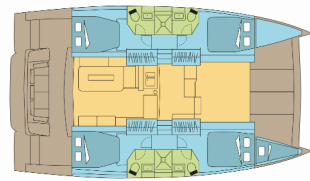

BALI 4.2

Invictus (2021)

Next Charter GmbH • Oskar-Von-Miller-Straße 35 • 86316 Friedberg • Germany

Phone: +49 1514 202 6204

E-mail: info@nextcharter.com

Web: nextcharter.com

Yacht Base	Nassau, Palm Cay Marina, Bahamas
Yacht ID	3610
Yacht Brands	Catana
Yacht Name	Invictus
Production Year	2021
Length	42 Ft
Cabins	4 + 1
Berths	8 + 1
Max Persons	9
WC	4