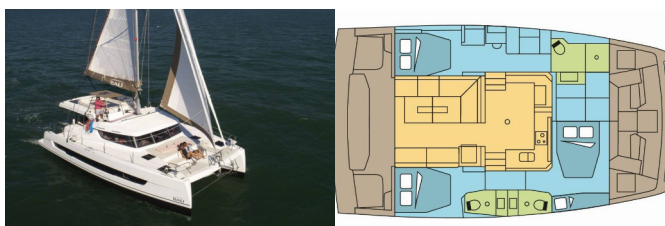

<b>Yacht Base</b>	Marsh Harbour, Conch Inn Marina, Bahamas
<b>Yacht ID</b>	3576
<b>Yacht Brands</b>	Catana
<b>Yacht Name</b>	MADISON GRAHAM 2
<b>Production Year</b>	2021
<b>Length</b>	40 Ft
<b>Cabins</b>	3
<b>Berths</b>	6
<b>Max Persons</b>	7
<b>WC</b>	3

**COMFORT:** Cockpit cushions

**DECK:** Bimini top, Cockpit table, Cockpit/stern, outside shower, Davit, Dinghy, Electric anchor windlass, Flybridge, Grill/Barbecue/Plancha, Outboard engine, Swimming ladder

**SAFETY:** VHF radio

**SAILS:** Electric main sail winch, Lazy bag, Lazy jacks

**YACHT ELECTRICS:** 110V socket, 12V Socket, Air Conditioning, Converter 220V/110V, Generator, Inverter, Shore power cable, Solar panels