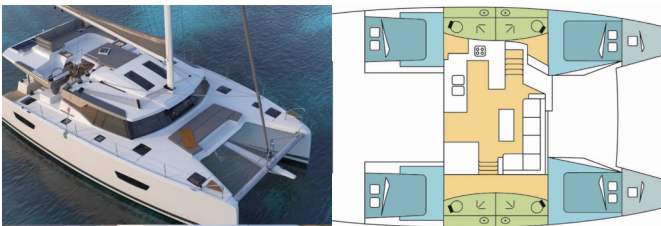

FOUNTAINÉ PAJOT ELBA 45

Night Breeze (2021)

Next Charter GmbH • Oskar-Von-Miller-Straße 35 • 86316 Friedberg • Germany

Phone: +49 1514 202 6204

E-mail: info@nextcharter.com

Web: nextcharter.com

COMFORT: Cockpit cushions

DECK: Dinghy, Hydraulic gangway, Outboard engine

ENTERTAINMENT: Underwater lights

INTERIOR: Electric toilet

NAVIGATION: Binoculars, GPS chart plotter – cockpit

SAFETY: Emergency tiller, EPIRB-Distress radio beacons, Fire extinguisher, First aid kit, Floating light

SAILS: Electric winch, Lazy bag, Lazy jacks

YACHT ELECTRICS: 220V socket, Air Conditioning, Generator, Solar panels, Watermaker – desalinator

Yacht Base	Kos, Kos Marina, Greece
Yacht ID	3538
Yacht Brands	Fountainé Pajot
Yacht Name	Night Breeze
Production Year	2021
Length	44 Ft
Cabins	4 + 2
Berths	8 + 2
WC	4