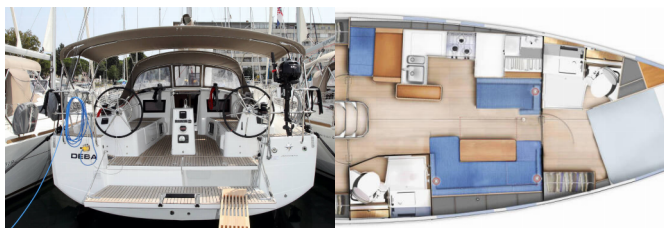

Yacht Base	ACI Marina Pula, Croatia
Yacht ID	3533
Yacht Brands	Jeanneau
Yacht Name	Deba
Production Year	2021
Length	41 Ft
Cabins	3
Berths	6 + 2
WC	2

**COMFORT:** Cockpit cushions

**DECK:** Anchor with chain, Bathing platform, Bimini top, Cockpit table, Cockpit/stern, outside shower, Dinghy, Electric anchor windlass, Fenders, Main Deck Compass, Mooring ropes , Spare anchor (Reserve, Auxiliary anchor), Teak cockpit

**SAILS:** Lazy bag

**YACHT ELECTRICS:** Battery charger , Shore connection 220 V, USB sockets