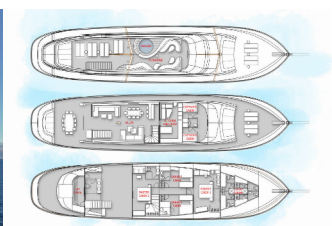

ACAPELLA

Acapella (2021)

Next Charter GmbH • Oskar-Von-Miller-Straße 35 • 86316 Friedberg • Germany

Phone: +49 1514 202 6204

E-mail: info@nextcharter.com

Web: nextcharter.com

Yacht Base	Split Harbour, Croatia
Yacht ID	3495
Yacht Brands	Custom Made
Yacht Name	Acapella
Production Year	2021
Length	161 Ft
Cabins	5
Berths	10 + 2
Max Persons	12
WC	6

COMFORT: Sundeck beds

DECK: Aft lounge area, Dinghy with outboard engine, Flybridge, Forward lounge area, Gangway, Hydraulic lifting swimming platform, Jacuzzi, Side bimini sunshades

ENTERTAINMENT: Bluetooth player, Floating mats, Ipad and Iphone connection, LCD TV + DVD, Radio CD mp3 player, Ringo, Seabob, Snorkeling equipment, Stand up paddle (SUP), Towables, TV, Water tube, Wi-Fi Internet

INTERIOR: Dining table, Hair dryer, Safe

YACHT ELECTRICS: Air Conditioning, Generator

PRICE AND AVAILABILITY

Acapella Acapella (2021)

30.11. – 07.12.2024 96.050 €	07.12. – 14.12.2024 96.050 €	14.12. – 21.12.2024 96.050 €	21.12. – 28.12.2024 96.050 €
04.01. – 11.01.2025 99.440 €	11.01. – 18.01.2025 99.440 €	18.01. – 25.01.2025 99.440 €	25.01. – 01.02.2025 99.440 €
01.02. – 08.02.2025 99.440 €	08.02. – 15.02.2025 99.440 €	15.02. – 22.02.2025 99.440 €	22.02. – 01.03.2025 99.440 €
01.03. – 08.03.2025 99.440 €	08.03. – 15.03.2025 99.440 €	15.03. – 22.03.2025 99.440 €	22.03. – 29.03.2025 99.440 €
29.03. – 05.04.2025 99.440 €	05.04. – 12.04.2025 99.440 €	12.04. – 19.04.2025 99.440 €	19.04. – 26.04.2025 99.440 €
26.04. – 03.05.2025 99.440 €	03.05. – 10.05.2025 99.440 €	10.05. – 17.05.2025 99.440 €	17.05. – 24.05.2025 99.440 €
24.05. – 31.05.2025 On option	31.05. – 07.06.2025 On option	07.06. – 14.06.2025 99.440 €	14.06. – 21.06.2025 109.126 €
28.06. – 05.07.2025 Not available			