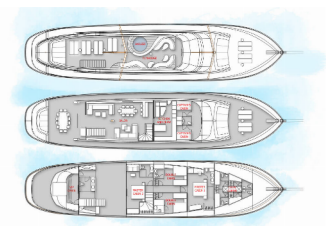

ACAPELLA

Acapella (2021)

Next Charter GmbH • Oskar-Von-Miller-Straße 35 • 86316 Friedberg • Germany

Phone: +49 1514 202 6204

E-mail: info@nextcharter.com

Web: nextcharter.com

Yacht Base	Split Harbour, Croatia
Yacht ID	3495
Yacht Brands	Custom Made
Yacht Name	Acapella
Production Year	2021
Length	161 Ft
Cabins	5
Berths	10 + 2
Max Persons	12
WC	6

COMFORT: Sundeck beds

DECK: Aft lounge area, Dinghy with outboard engine, Flybridge, Forward lounge area, Gangway, Hydraulic lifting swimming platform, Jacuzzi, Side bimini sunshades

ENTERTAINMENT: Bluetooth player, Floating mats, Ipad and Iphone connection, LCD TV + DVD, Radio CD mp3 player, Ringo, Seabob, Snorkeling equipment, Stand up paddle (SUP), Towables, TV, Water tube, Wi-Fi Internet