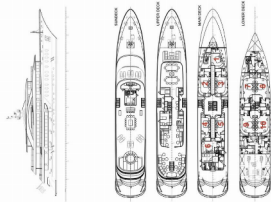

Yacht Base	ACI Marina Split, Croatia
Yacht ID	3433
Yacht Brands	Odisej Ltd
Yacht Name	Anthea
Production Year	2021
Length	171Ft
Cabins	10
Berths	20
WC	6

**COMFORT:** Sundeck cushions

**DECK:** Bathing platform, Cockpit table, Cockpit/stern, outside shower, Dinghy with outboard engine, Grill/Barbecue/Plancha, Jacuzzi, Swimming ladder, Tender