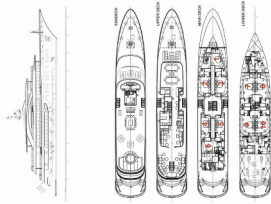

Yacht Base	ACI Marina Split, Croatia
Yacht ID	3433
Yacht Brands	Odisej Ltd
Yacht Name	Anthea
Production Year	2021
Length	171 Ft
Cabins	10
Berths	20
WC	6

**COMFORT:** Sundeck cushions

**DECK:** Bathing platform, Cockpit table, Cockpit/stern, outside shower, Dinghy with outboard engine, Grill/Barbecue/Plancha, Jacuzzi, Swimming ladder, Tender