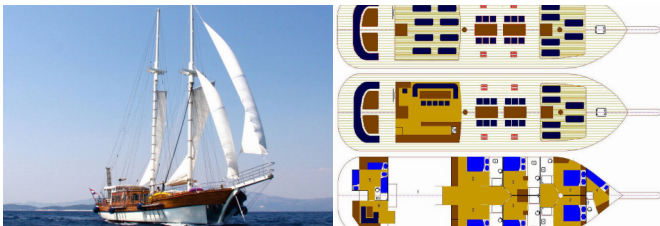

Next Charter GmbH • Oskar-Von-Miller-Straße 35 • 86316 Friedberg • Germany

Phone: +49 1514 202 6204

E-mail: info@nextcharter.com

Web: nextcharter.com

Yacht Base	Split Harbour, Croatia
Yacht ID	3382
Yacht Brands	Unknown
Yacht Name	Libra
Production Year	1997
Length	103 Ft
Cabins	6
Berths	12
WC	6

COMFORT: Sun mattresses

DECK: Cockpit/stern, outside shower, Dinghy with outboard engine, Grill/Barbecue/Plancha

ENTERTAINMENT: Banana boat, Donut, Fishing equipment, Kayak, Radio CD player + USB, Sea Scooter, Snorkeling equipment, Stand up paddle (SUP), TV + DVD, Wakeboard, Water skis, Water skis for children