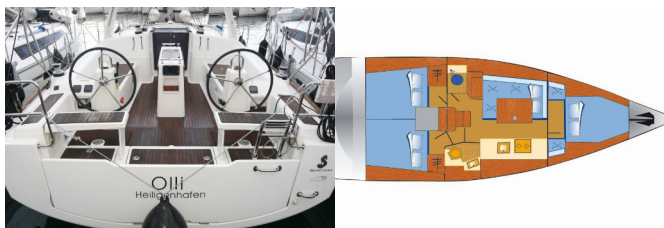

OCEANIS 38

Olli (2014)

Next Charter GmbH • Oskar-Von-Miller-Straße 35 • 86316 Friedberg • Germany

Phone: +49 1514 202 6204

E-mail: info@nextcharter.com

Web: nextcharter.com

Yacht Base	Marina Tehnomont Veruda, Pula, Croatia
Yacht ID	334
Yacht Brands	Beneteau
Yacht Name	Olli
Production Year	2014
Length	38 Ft
Cabins	3
Berths	6 + 2
Max Persons	8
WC	1

COMFORT: Blankets, Cockpit cushions, Pillows

DECK: Bathing platform, Bilge pump – Mechanic, Bimini top, Boat hook, Cockpit table, Cockpit/stern, outside shower, Electric anchor windlass, Fenders, Gangway, Main anchor, Mooring ropes , Round/globular fender, Spare anchor (Reserve, Auxiliary anchor), Sprayhood, Swimming ladder, Teak cockpit, Water hose, Winch handles

ENTERTAINMENT: Outdoor speakers, Radio CD/MP3 player, AUX input, TV, Wi-Fi Internet

GALLEY: Gas bottles, Gas cookers, Hot water, Kitchen utensils (Galley equipment, cutlery), Oven, Refrigerator

INTERIOR: Barometer, Clock, Electric toilet, Lowerable salon table, Safe

NAVIGATION: AIS, Autopilot, Binoculars, Bow thruster, Compass, GPS chart plotter – cockpit, Hand bearing compass, Harbour guides, Navigation (Nautical) charts and nautical guide , Navigation set, Tridata, Wind instrument/Anemometer

SAFETY: Automatic Inflatable Life Jacket, Black Water Tank, Fire extinguisher , First aid kit , Flashlight, Fog horn, Life belts (Safety harness), Life buoy + Flashing light, Life jackets, Liferaft , Oars (Paddles), Repair kit, Signal rockets and torches , VHF radio

YACHT ELECTRICS: 12V Socket, Batteries, Battery charger , Bilge pump – Electric, Converter 220V/12V, Heating, Inverter, Pump, Service batteries, Shore connection 220 V, Shore power cable