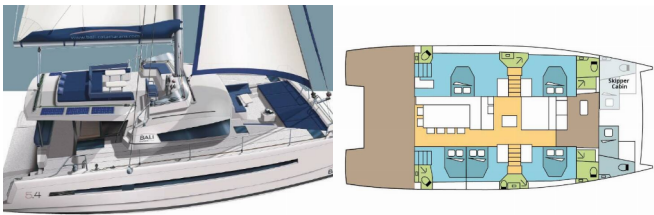

BALI 5.4

Q-LOVE (2021)

Next Charter GmbH • Oskar-Von-Miller-Straße 35 • 86316 Friedberg • Germany

Phone: +49 1514 202 6204

E-mail: info@nextcharter.com

Web: nextcharter.com

Yacht Base	Palma De Mallorca, Marina Naviera Balear, Spain
Yacht ID	3337
Yacht Brands	Catana
Yacht Name	Q-LOVE
Production Year	2021
Length	55 Ft
Cabins	5 + 2
Berths	10 + 1
Max Persons	12
WC	5 + 2

COMFORT: Cockpit cushions, Fly deck with cushions and mattresses, Sundeck cushions

DECK: Bimini top, Cockpit table, Cockpit/stern, outside shower, Dinghy with outboard engine, Electric anchor windlass, Fridge on flybridge, Hydraulic lifting swimming platform