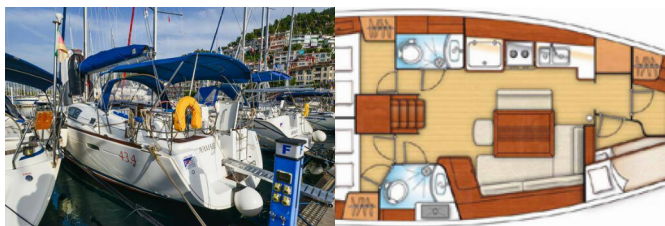

OCEANIS 43

Soyamaje (2008)

Next Charter GmbH • Oskar-Von-Miller-Straße 35 • 86316 Friedberg • Germany

Phone: +49 1514 202 6204

E-mail: info@nextcharter.com

Web: nextcharter.com

Yacht Base	Fethiye, Ece Saray Marina Resort, Turkey
Yacht ID	333
Yacht Brands	Beneteau
Yacht Name	Soyamaje
Production Year	2008
Length	43 Ft
Cabins	4
Berths	8
WC	2

COMFORT: Bed linen, Blankets, Cockpit cushions, Pillows

DECK: Anchor winch remote control, Anchor with chain, Bimini top, Cockpit table, Cockpit/stern, outside shower, Dinghy, Electric anchor windlass, Fenders, Gangway, Spare anchor (Reserve, Auxiliary anchor), Sprayhood