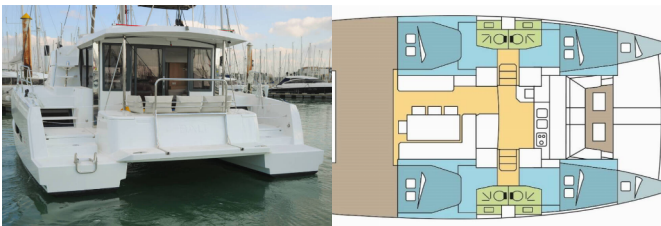

<b>Yacht Base</b>	Polynesia, Raiatea, French Polynesia
<b>Yacht ID</b>	3181
<b>Yacht Brands</b>	Catana
<b>Yacht Name</b>	LINDIR
<b>Production Year</b>	2021
<b>Length</b>	41 Ft
<b>Cabins</b>	4 + 2
<b>Berths</b>	8 + 2 + 2
<b>Max Persons</b>	12
<b>WC</b>	4

**COMFORT:** Cockpit cushions

**DECK:** Bimini top, Cockpit table, Cockpit/stern, outside shower, Davit, Dinghy with outboard engine, Electric anchor windlass, Flybridge, Swimming ladder

**ENTERTAINMENT:** Outdoor speakers, Radio