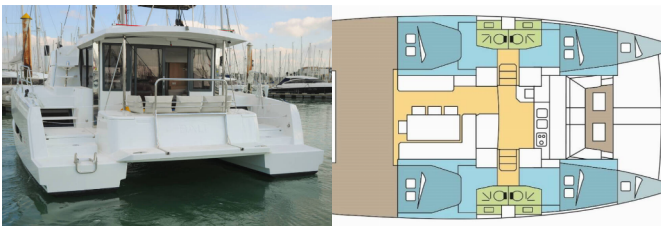

BALI 4.1

LEGOLAS (2021)

Next Charter GmbH • Oskar-Von-Miller-Straße 35 • 86316 Friedberg • Germany

Phone: +49 1514 202 6204

E-mail: info@nextcharter.com

Web: nextcharter.com

Yacht Base	Polynesia, Raiatea, French Polynesia
Yacht ID	3180
Yacht Brands	Catana
Yacht Name	LEGOLAS
Production Year	2021
Length	41 Ft
Cabins	4 + 2
Berths	8 + 2 + 2
Max Persons	12
WC	4

COMFORT: Cockpit cushions

DECK: Bimini top, Cockpit table, Cockpit/stern, outside shower, Davit, Dinghy with outboard engine, Electric anchor windlass, Flybridge, Swimming ladder

ENTERTAINMENT: Outdoor speakers, Radio