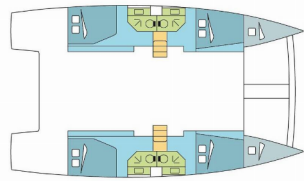

Next Charter GmbH • Oskar-Von-Miller-Straße 35 • 86316 Friedberg • Germany

Phone: +49 1514 202 6204

E-mail: info@nextcharter.com

Web: nextcharter.com

Yacht Base	Polynesia, Raiatea, French Polynesia
Yacht ID	3175
Yacht Brands	Catana
Yacht Name	MORGOTH
Production Year	2020
Length	43 Ft
Cabins	4 + 2
Berths	8 + 2 + 2
Max Persons	12
WC	4

INTERIOR: Convertible table in salon, Electric fans in cabins, Electric toilet

NAVIGATION: Autopilot, GPS chart plotter, Log, Speed, Depth-echo sounder, Wind instrument/Anemometer

SAFETY: VHF radio

SAILS: Electric winch, Lazy bag, Lazy jacks