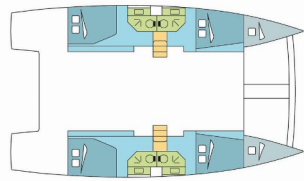

Next Charter GmbH • Oskar-Von-Miller-Straße 35 • 86316 Friedberg • Germany

Phone: +49 1514 202 6204

E-mail: info@nextcharter.com

Web: nextcharter.com

Yacht Base	Polynesia, Raiatea, French Polynesia
Yacht ID	3174
Yacht Brands	Catana
Yacht Name	MANWE
Production Year	2020
Length	43 Ft
Cabins	4 + 2
Berths	8 + 2 + 2
Max Persons	12
WC	4

INTERIOR: Convertible table in salon, Electric fans in cabins, Electric toilet

NAVIGATION: Autopilot, GPS chart plotter, Log, Speed, Depth-echo sounder, Wind instrument/Anemometer

SAFETY: VHF radio

SAILS: Electric winch, Lazy bag, Lazy jacks