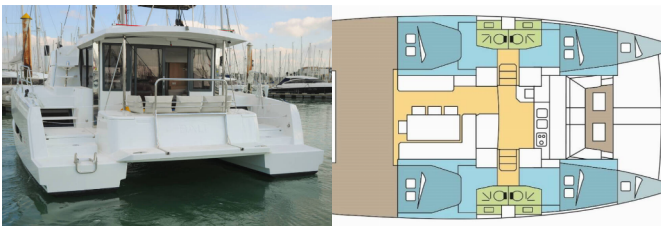

Yacht Base	Polynesia, Raiatea, French Polynesia
Yacht ID	3173
Yacht Brands	Catana
Yacht Name	LURTZ
Production Year	2021
Length	41 Ft
Cabins	4 + 2
Berths	8 + 2
Max Persons	10
WC	4

**COMFORT:** Cockpit cushions

**DECK:** Bimini top, Cockpit table, Cockpit/stern, outside shower, Davit, Dinghy with outboard engine, Electric anchor windlass, Flybridge, Swimming ladder

**ENTERTAINMENT:** Outdoor speakers, Radio

**GALLEY:** Freezer, Oven, Refrigerator, Stove

**INTERIOR:** Convertible table in salon, Electric fans in cabins, Electric toilet

**NAVIGATION:** Autopilot, GPS chart plotter, Wind/speed/depth instruments

**SAFETY:** VHF radio

**SAILS:** Electric winch, Lazy bag, Lazy jacks