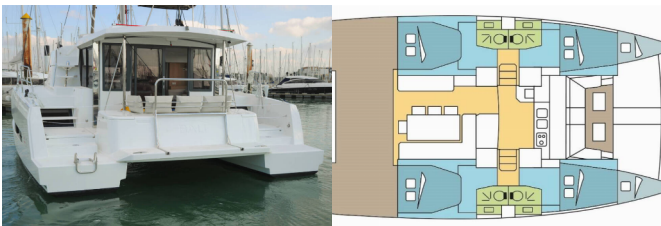

BALI 4.1

LURTZ (2021)

Next Charter GmbH • Oskar-Von-Miller-Straße 35 • 86316 Friedberg • Germany

Phone: +49 1514 202 6204

E-mail: info@nextcharter.com

Web: nextcharter.com

Yacht Base	Polynesia, Raiatea, French Polynesia
Yacht ID	3173
Yacht Brands	Catana
Yacht Name	LURTZ
Production Year	2021
Length	41 Ft
Cabins	4 + 2
Berths	8 + 2
Max Persons	10
WC	4

COMFORT: Cockpit cushions

DECK: Bimini top, Cockpit table, Cockpit/stern, outside shower, Davit, Dinghy with outboard engine, Electric anchor windlass, Flybridge, Swimming ladder

ENTERTAINMENT: Outdoor speakers, Radio