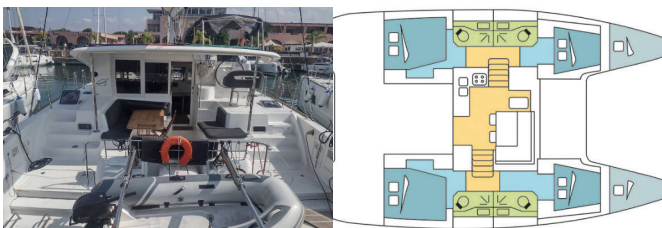

LAGOON 40

RAPHAELLE (2021)

Next Charter GmbH • Oskar-Von-Miller-Straße 35 • 86316 Friedberg • Germany

Phone: +49 1514 202 6204

E-mail: info@nextcharter.com

Web: nextcharter.com

COMFORT: Cockpit cushions

DECK: Bimini top, Cockpit table, Cockpit/stern, outside shower, Dinghy with outboard engine, Swimming ladder

ENTERTAINMENT: Outdoor speakers, Radio

GALLEY: Refrigerator

INTERIOR: Convertible table in salon, Electric fans in cabins

NAVIGATION: Autopilot, GPS chart plotter, Log, Speed, Depth-echo sounder, Wind instrument/Anemometer

SAFETY: VHF radio

SAILS: Lazy bag, Lazy jacks

YACHT ELECTRICS: Inverter, USB sockets

Yacht Base	Kotor, Port Of Kotor, Montenegro
Yacht ID	3171
Yacht Brands	Lagoon
Yacht Name	RAPHAELLE
Production Year	2021
Length	39 Ft
Cabins	4 + 2
Berths	8 + 2 + 2
Max Persons	12
WC	4