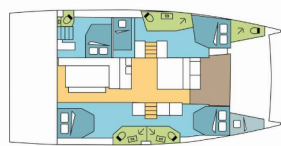

BALI 4.6

Outsider (2021)

Next Charter GmbH • Oskar-Von-Miller-Straße 35 • 86316 Friedberg • Germany

Phone: +49 1514 202 6204

E-mail: info@nextcharter.com

Web: nextcharter.com

Yacht Base	Nassau, Palm Cay Marina, Bahamas
Yacht ID	3168
Yacht Brands	Catana
Yacht Name	Outsider
Production Year	2021
Length	47 Ft
Cabins	5
Berths	10
Max Persons	10
WC	4

COMFORT: Mosquito nets

DECK: Anchor Delta, Bilge pump – Mechanic, Bimini top, Cockpit/stern, outside shower, Electric anchor windlass, Grill/Barbecue/Plancha, Outboard engine, Spare anchor (Reserve, Auxiliary anchor), Swimming ladder