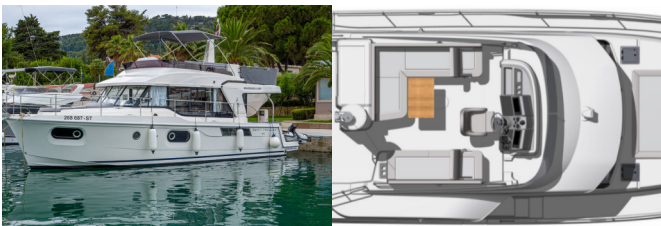

SWIFT TRAWLER 41

Judita (2020)

Next Charter GmbH • Oskar-Von-Miller-Straße 35 • 86316 Friedberg • Germany

Phone: +49 1514 202 6204

E-mail: info@nextcharter.com

Web: nextcharter.com

Yacht Base	ACI Marina Split, Croatia
Yacht ID	3105
Yacht Brands	Beneteau
Yacht Name	Judita
Production Year	2020
Length	44 Ft
Cabins	3
Berths	5 + 2
Max Persons	7
WC	2

COMFORT: Cockpit cushions, Sun mattresses

DECK: Bathing platform, Bimini top, Cockpit/stern, outside shower, Electric anchor windlass

ENTERTAINMENT: FUSION sound system, Indoor speakers, Outdoor speakers, Wi-Fi Internet