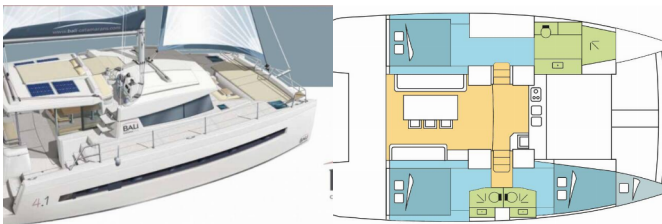

BALI 4.1

SHILOH_X (2020)

Next Charter GmbH • Oskar-Von-Miller-Straße 35 • 86316 Friedberg • Germany

Phone: +49 1514 202 6204

E-mail: info@nextcharter.com

Web: nextcharter.com

Yacht Base	Kotor, Port Of Kotor, Montenegro
Yacht ID	3076
Yacht Brands	Catana
Yacht Name	SHILOH_X
Production Year	2020
Length	41Ft
Cabins	3 + 1
Berths	6 + 2 + 1
Max Persons	7
WC	3

COMFORT: Cockpit cushions

DECK: Bimini top, Cockpit table, Cockpit/stern, outside shower, Dinghy, Electric anchor windlass, Grill/Barbecue/Plancha, Outboard engine, Swimming ladder

ENTERTAINMENT: Radio

GALLEY: Dishwasher, Freezer, Gas cookers, Hot water, Oven, Refrigerator

INTERIOR: Convertible table in salon, Dryer, Electric fans in cabins, Electric toilet, Washing machine

NAVIGATION: Autopilot, GPS chart plotter – cockpit, Log, Speed, Depth– echo sounder, Wind instrument/Anemometer