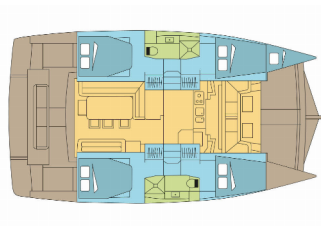

BALI 4.1

Boomerang (2020)

Next Charter GmbH • Oskar-Von-Miller-Straße 35 • 86316 Friedberg • Germany

Phone: +49 1514 202 6204

E-mail: info@nextcharter.com

Web: nextcharter.com

Yacht Base	Marsh Harbour, Conch Inn Marina, Bahamas
Yacht ID	3016
Yacht Brands	Catana
Yacht Name	Boomerang
Production Year	2020
Length	41 Ft
Cabins	4 + 1
Berths	8 + 1
Max Persons	9
WC	2