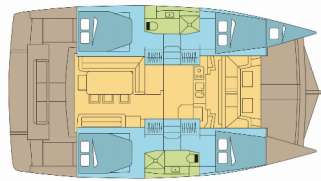

BALI 4.1

Boomerang (2020)

Next Charter GmbH • Oskar-Von-Miller-Straße 35 • 86316 Friedberg • Germany

Phone: +49 1514 202 6204

E-mail: info@nextcharter.com

Web: nextcharter.com

Yacht Base	Marsh Harbour, Conch Inn Marina, Bahamas
Yacht ID	3016
Yacht Brands	Catana
Yacht Name	Boomerang
Production Year	2020
Length	41 Ft
Cabins	4 + 1
Berths	8 + 1
Max Persons	9
WC	2