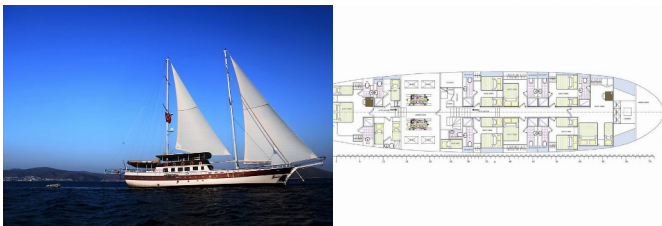

OGUZ BEY

Oguz Bey (2014)

Next Charter GmbH • Oskar-Von-Miller-Straße 35 • 86316 Friedberg • Germany

Phone: +49 1514 202 6204

E-mail: info@nextcharter.com

Web: nextcharter.com

Yacht Base	Bodrum, Milta Marina, Turkey
Yacht ID	3003
Yacht Brands	Custom Made
Yacht Name	Oguz Bey
Production Year	2014
Length	105 Ft
Cabins	8
Berths	16
WC	8