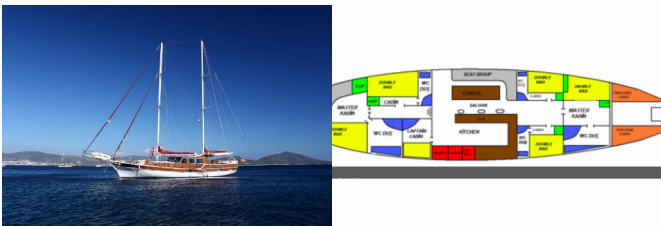

**ENTERTAINMENT:** CD player, Fishing equipment, Mobile phone, Snorkeling equipment, TV + DVD

**NAVIGATION:** GPS

**SAFETY:** VHF radio

**YACHT ELECTRICS:** Air Conditioning, Generator, Plug 220V, 24

V

**Yacht Base** Bodrum, Milta Marina, Turkey

**Yacht ID** 2983

**Yacht Brands** Custom Made

**Yacht Name** Perrinita

**Production Year** 1998

**Length** 82 Ft

**Cabins** 5

**Berths** 10

**WC** 5