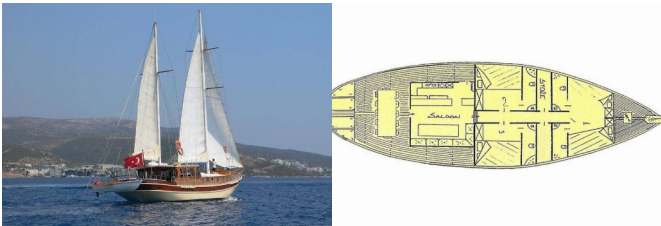

REMO

Remo (1986)

Next Charter GmbH • Oskar-Von-Miller-Straße 35 • 86316 Friedberg • Germany

Phone: +49 1514 202 6204

E-mail: info@nextcharter.com

Web: nextcharter.com

ENTERTAINMENT: CD player, Fishing equipment, Mobile phone, Snorkeling equipment, TV + DVD

NAVIGATION: GPS

SAFETY: VHF radio

YACHT ELECTRICS: Air Conditioning, Generator, Plug 220V, 24 V

Yacht Base	Bodrum, Milta Marina, Turkey
Yacht ID	2982
Yacht Brands	Custom Made
Yacht Name	Remo
Production Year	1986
Length	62 Ft
Cabins	3
Berths	6
Max Persons	6
WC	3