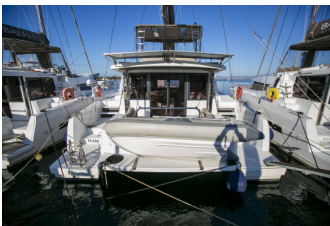

BALI 4.3

Eleni (2020)

Next Charter GmbH • Oskar-Von-Miller-Straße 35 • 86316 Friedberg • Germany

Phone: +49 1514 202 6204

E-mail: info@nextcharter.com

Web: nextcharter.com

Yacht Base	Preveza, Main Port, Greece
Yacht ID	2980
Yacht Brands	Catana
Yacht Name	Eleni
Production Year	2020
Length	43 Ft
Cabins	4 + 2
Berths	8 + 2 + 2
WC	4

COMFORT: Sundeck cushions

DECK: Bimini top, Cockpit/stern, outside shower, Dinghy, Electric anchor windlass, Gangway, Outboard engine, Spare anchor (Reserve, Auxiliary anchor), Sprayhood, Swimming ladder

SAILS: Electric main sail winch

YACHT ELECTRICS: Air Conditioning, Battery charger , Generator, Heating, Inverter, Shore connection 220 V, Solar panels, Water heater

PRICE AND AVAILABILITY

Bali 4.3 Eleni (2020)