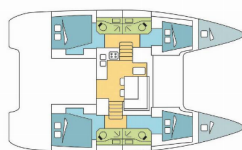

COMFORT: Cockpit cushions

DECK: Bimini top, Cockpit table, Cockpit/stern, outside shower, Dinghy, Electric anchor windlass, Outboard engine, Swimming ladder

ENTERTAINMENT: Fusion radio, Outdoor speakers

GALLEY: Oven, Refrigerator, Stove

INTERIOR: Convertible table, Convertible table in salon, Electric fans in cabins, Electric toilet

NAVIGATION: Autopilot, Depthsounder, GPS chart plotter, Speedometer (Speed log), Wind instrument/Anemometer

SAFETY: VHF radio

SAILS: Electric winch, Lazy bag, Lazy jacks

YACHT ELECTRICS: Inverter, Solar panels, USB sockets

Yacht Base Palma De Mallorca, Marina Naviera Balear, Spain

Yacht ID 2970

Yacht Brands Lagoon

Yacht Name ELANOR

Production Year 2020

Length 39 Ft

Cabins 4 + 2

Berths 8 + 2 + 2

Max Persons 12

WC 4