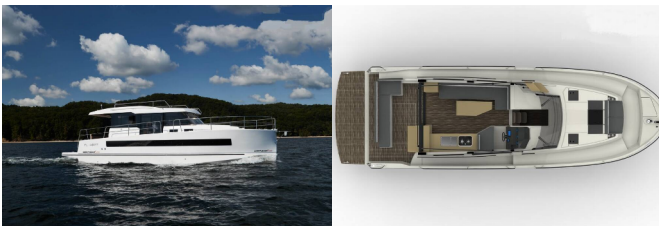

NORTHMAN 1200

Maya Bay 3 (2021)

Next Charter GmbH • Oskar-Von-Miller-Straße 35 • 86316 Friedberg • Germany

Phone: +49 1514 202 6204

E-mail: info@nextcharter.com

Web: nextcharter.com

Yacht Base	Marina Kastela, Croatia
Yacht ID	2939
Yacht Brands	Northman
Yacht Name	Maya Bay 3
Production Year	2021
Length	38 Ft
Cabins	3
Berths	6 + 2
WC	2

COMFORT: Sun mattresses, Sunshades

DECK: Anchor with chain, Bathing platform, Bimini top, Cockpit fridge, Cockpit table, Cockpit/stern, outside shower, Dinghy with outboard engine, Electric anchor windlass, LED outdoor ambiance lights, Swimming ladder, Teak deck