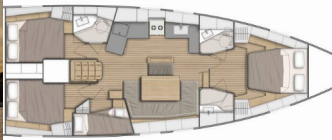

OCEANIS 46.1 - layout
4 CABINS & 2 HEADS

Yacht Base	Pula, ACI Marina Pomer, Croatia
Yacht ID	2915
Yacht Brands	Beneteau
Yacht Name	Nalu
Production Year	2020
Length	48 Ft
Cabins	4
Berths	8 + 2
Max Persons	10
WC	2

COMFORT: Bed linen, Cockpit cushions, Mosquito nets, Towels

DECK: Anchor chain counter, Bathing platform, Bilge pump – Mechanic, Bimini top, Boat hook, Bosun's chair (Safe seat) (boatswain's chair), Cockpit table, Cockpit/stern, outside shower, Davit, Dinghy, Electric anchor windlass, Fenders, Gangway, Outboard engine, Sprayhood, Teak seats in cockpit

ENTERTAINMENT: Fusion radio, Indoor speakers, Outdoor speakers, Stand up paddle (SUP) – FREE, TV, Wi-Fi Internet

GALLEY: Freezer, Gas bottles, Hot water, Ice box, Kitchen utensils (Galley equipment, cutlery), Oven, Refrigerator, Stove, Water pump

INTERIOR: Electric fans in cabins, LED interior lights

NAVIGATION: Autopilot, Binoculars, Bow thruster, Compass, GPS chart plotter – cockpit, Nautical charts, Pilot book, Wind instrument/Anemometer

SAFETY: Black Water Tank, Buoyant smoke signal, Distress signals, Fire axe, Fire extinguisher, First aid kit, Fog horn, Life belts (Safety harness), Life jackets, Lifteraft, VHF radio

SAILS: Electric halyard winch, Lazy bag, Lazy jacks

YACHT ELECTRICS: Battery charger, Bilge pump – Electric, Heating, Service batteries, Shore connection 220 V, Solar panels, USB sockets