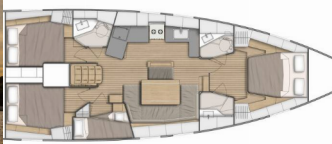

OCEANIS 46.1 - layout
4 CABINS & 2 HEADS

Yacht Base	Pula, ACI Marina Pomer, Croatia
Yacht ID	2915
Yacht Brands	Beneteau
Yacht Name	Nalu
Production Year	2020
Length	48 Ft
Cabins	4
Berths	8 + 2
Max Persons	10
WC	2

COMFORT: Bed linen, Cockpit cushions, Mosquito nets, Towels

DECK: Anchor chain counter, Bathing platform, Bilge pump – Mechanic, Bimini top, Boat hook, Bosun's chair (Safe seat) (boatswain's chair), Cockpit table, Cockpit/stern, outside shower, Davit, Dinghy, Electric anchor windlass, Fenders, Gangway, Outboard engine, Sprayhood, Teak seats in cockpit

ENTERTAINMENT: Fusion radio, Indoor speakers, Outdoor speakers, Stand up paddle (SUP) – FREE, TV, Wi-Fi Internet

GALLEY: Freezer, Gas bottles, Hot water, Ice box, Kitchen utensils (Galley equipment, cutlery), Oven, Refrigerator, Stove, Water pump

INTERIOR: Electric fans in cabins, LED interior lights

NAVIGATION: Autopilot, Binoculars, Bow thruster, Compass, GPS chart plotter – cockpit, Nautical charts, Pilot book, Wind instrument/Anemometer

SAFETY: Black Water Tank, Buoyant smoke signal, Distress signals, Fire axe, Fire extinguisher, First aid kit, Fog horn, Life belts (Safety harness), Life jackets, Lifteraft, VHF radio

SAILS: Electric halyard winch, Lazy bag, Lazy jacks

YACHT ELECTRICS: Battery charger, Bilge pump – Electric, Heating, Service batteries, Shore connection 220 V, Solar panels, USB sockets