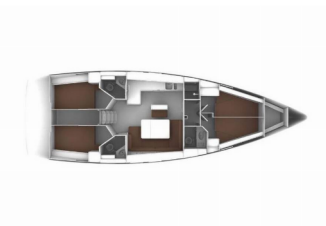

Yacht Base	Ijsselmeer/Lelystad Haven, Netherlands
Yacht ID	2873
Yacht Brands	Bavaria
Yacht Name	Bella Donna
Production Year	2020
Length	47 Ft
Cabins	4
Berths	8 + 1
Max Persons	8
WC	3

**COMFORT:** Cockpit cushions

**DECK:** Anchor line, Anchor swivel, Bimini top, Black ball, Black conus, Boat hook, Bosun's chair (Safe seat) (boatswain's chair), Cockpit table with light, Cockpit/stern, outside shower, Electric anchor windlass, Fenders, Hawser, Impeller, V-belt, oilfilter, Main anchor, Mooring ropes, Plastic bucket, Round/globular fender, Spare anchor (Reserve, Auxiliary anchor), Spotlight / Headlights, Sprayhood, Spring line, Teak cockpit, Water hose