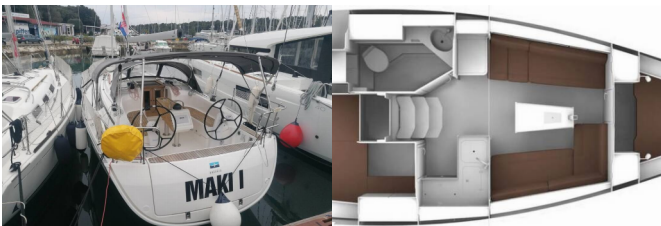

BAVARIA CRUISER 34

Maki I (2020)

Next Charter GmbH • Oskar-Von-Miller-Straße 35 • 86316 Friedberg • Germany

Phone: +49 1514 202 6204

E-mail: info@nextcharter.com

Web: nextcharter.com

DECK: Bimini top, Cockpit/stern, outside shower, Dinghy, Electric anchor windlass, Sprayhood

ENTERTAINMENT: CD player

INTERIOR: Electric toilet

NAVIGATION: Autopilot, Bow thruster, Depthsounder, GPS chart plotter, Speedometer (Speed log)

SAFETY: Black Water Tank

YACHT ELECTRICS: Heating, Solar panels

Yacht Base	Marina Tehnomont Veruda, Pula, Croatia
Yacht ID	2822
Yacht Brands	Bavaria
Yacht Name	Maki I
Production Year	2020
Length	33 Ft
Cabins	2
Berths	4 + 2
WC	1

PRICE AND AVAILABILITY

Bavaria Cruiser 34 Maki I (2020)