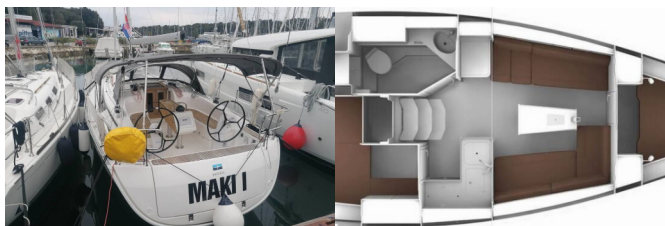

**DECK:** Bimini top, Cockpit/stern, outside shower, Dinghy, Electric anchor windlass, Sprayhood

**ENTERTAINMENT:** CD player

**INTERIOR:** Electric toilet

**NAVIGATION:** Autopilot, Bow thruster, Depthsounder, GPS chart plotter, Speedometer (Speed log)

**SAFETY:** Black Water Tank

**YACHT ELECTRICS:** Heating, Solar panels

Yacht Base	Marina Tehnomont Veruda, Pula, Croatia
Yacht ID	2822
Yacht Brands	Bavaria
Yacht Name	Maki I
Production Year	2020
Length	33 Ft
Cabins	2
Berths	4 + 2
WC	1