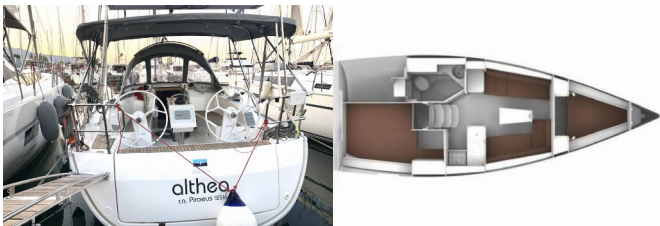

BAVARIA CRUISER 34

Althea (2020)

Next Charter GmbH • Oskar-Von-Miller-Straße 35 • 86316 Friedberg • Germany

Phone: +49 1514 202 6204

E-mail: info@nextcharter.com

Web: nextcharter.com

Yacht Base	Kos, Kos Marina, Greece
Yacht ID	2775
Yacht Brands	Bavaria
Yacht Name	Althea
Production Year	2020
Length	33 Ft
Cabins	2
Berths	4 + 2
Max Persons	6
WC	1

COMFORT: Blankets, Pillows

DECK: Anchor, Bathing platform, Bimini top, Boat hook, Bosun's chair (Safe seat) (boatswain's chair), Cockpit/stern, outside shower, Dinghy, Electric anchor windlass, Main anchor, Main Deck Compass, Mooring ropes, Repair box for dinghy, Sprayhood