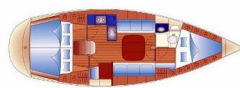

Next Charter GmbH • Oskar-Von-Miller-Straße 35 • 86316 Friedberg • Germany

Phone: +49 1514 202 6204

E-mail: info@nextcharter.com

Web: nextcharter.com

Yacht Base	IJsselmeer/Lelystad Haven, Netherlands
Yacht ID	2769
Yacht Brands	Bavaria
Yacht Name	Magic Mouse
Production Year	2004
Length	37 Ft
Cabins	3
Berths	6
Max Persons	6
WC	1

COMFORT: Cockpit cushions

DECK: Anchor line, Anchor swivel, Bimini top, Black ball, Black conus, Boat hook, Bosun's chair (Safe seat) (boatswain's chair), Cockpit table with light, Electric anchor windlass, Fenders, Hawser, Impeller, V-belt, oilfilter, Main anchor, Mooring ropes , Plastic bucket, Round/globular fender, Spare anchor (Reserve, Auxiliary anchor), Spotlight / Headlights, Sprayhood, Spring line, Teak cockpit, Water hose

ENTERTAINMENT: Outdoor speakers, Radio

GALLEY: Coffee machine, Gas bottles, Hot water, Kitchen utensils (Galley equipment, cutlery), Refrigerator

INTERIOR: Barometer, Clock

NAVIGATION: AIS, Autopilot, Composite steering wheels, GPS chart plotter, GPS chart plotter - cockpit, Hand bearing compass, Harbour guides, Logge/Lot/Speed/Wind, Navigation (Nautical) charts and nautical guide , Navigation set, Radar, Spyglass, Tridata, Windex

SAFETY: Distress signals, Fire extinguisher , First aid kit , Flashlight, Fog horn, Life buoy + Flashing light, Life jackets, Liferaft , Set of tools , VHF radio , Wire (shroud) cutter

SAILS: Gennaker-device, Lazy bag, Lazy jacks, Spinnaker boom, Spinnaker-device

YACHT ELECTRICS: Battery charger , Heating, Shore connection 220 V, USB sockets