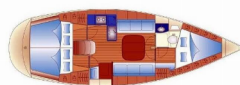

Next Charter GmbH • Oskar-Von-Miller-Straße 35 • 86316 Friedberg • Germany

Phone: +49 1514 202 6204

E-mail: info@nextcharter.com

Web: nextcharter.com

Yacht Base	IJsselmeer/Lelystad Haven, Netherlands
Yacht ID	2769
Yacht Brands	Bavaria
Yacht Name	Magic Mouse
Production Year	2004
Length	37 Ft
Cabins	3
Berths	6
Max Persons	6
WC	1

COMFORT: Cockpit cushions

DECK: Anchor line, Anchor swivel, Bimini top, Black ball, Black conus, Boat hook, Bosun's chair (Safe seat) (boatswain's chair), Cockpit table with light, Electric anchor windlass, Fenders, Hawser, Impeller, V-belt, oilfilter, Main anchor, Mooring ropes, Plastic bucket, Round/globular fender, Spare anchor (Reserve, Auxiliary anchor), Spotlight / Headlights, Sprayhood, Spring line, Teak cockpit, Water hose

ENTERTAINMENT: Outdoor speakers, Radio

GALLEY: Coffee machine, Gas bottles, Hot water, Kitchen utensils (Galley equipment, cutlery), Refrigerator

INTERIOR: Barometer, Clock

NAVIGATION: AIS, Autopilot, Composite steering wheels, GPS chart plotter, GPS chart plotter - cockpit, Hand bearing compass, Harbour guides, Logge/Lot/Speed/Wind, Navigation (Nautical) charts and nautical guide, Navigation set, Radar, Spyglass, Tridata, Windex

SAFETY: Distress signals, Fire extinguisher, First aid kit, Flashlight, Fog horn, Life buoy + Flashing light, Life jackets, Liferaft, Set of tools, VHF radio, Wire (shroud) cutter

SAILS: Gennaker-device, Lazy bag, Lazy jacks, Spinnaker boom, Spinnaker-device

YACHT ELECTRICS: Battery charger, Heating, Shore connection 220 V, USB sockets