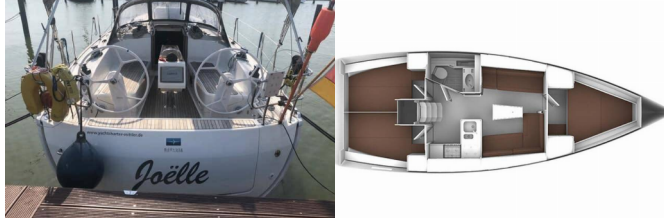

BAVARIA CRUISER 37

Joëlle (2017)

Next Charter GmbH • Oskar-Von-Miller-Straße 35 • 86316 Friedberg • Germany

Phone: [+49 1514 202 6204](tel:+4915142026204)

E-mail: info@nextcharter.com

Web: nextcharter.com

Yacht Base	Ijsselmeer/Lelystad Haven, Netherlands
Yacht ID	2764
Yacht Brands	Bavaria
Yacht Name	Joëlle
Production Year	2017
Length	37 Ft
Cabins	3
Berths	6
Max Persons	6
WC	1

COMFORT: Cockpit cushions

DECK: Anchor line, Anchor swivel, Bimini top, Black ball, Black conus, Boat hook, Bosun's chair (Safe seat) (boatswain's chair), Cockpit table, Cockpit table with light, Cockpit/stern, outside shower, Electric anchor windlass, Fenders, Hawser, Impeller, V-belt, oilfilter, Main anchor, Mooring ropes , Plastic bucket, Round/globular fender, Spare anchor (Reserve, Auxiliary anchor), Spotlight / Headlights, Sprayhood, Spring line, Teak cockpit, Water hose