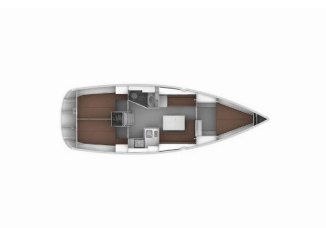

BAVARIA CRUISER 36

Bluesbreaker (2013)

Next Charter GmbH • Oskar-Von-Miller-Straße 35 • 86316 Friedberg • Germany

Phone: +49 1514 202 6204

E-mail: info@nextcharter.com

Web: nextcharter.com

Yacht Base	IJsselmeer/Lelystad Haven, Netherlands
Yacht ID	2761
Yacht Brands	Bavaria
Yacht Name	Bluesbreaker
Production Year	2013
Length	37 Ft
Cabins	3
Berths	6
Max Persons	6
WC	1

COMFORT: Cockpit cushions

DECK: Anchor line, Anchor swivel, Bimini top, Black ball, Black conus, Boat hook, Bosun's chair (Safe seat) (boatswain's chair), Cockpit table with light, Cockpit/stern, outside shower, Electric anchor windlass, Fenders, Hawser, Impeller, V-belt, oilfilter, Main anchor, Mooring ropes, Plastic bucket, Round/globular fender, Spare anchor (Reserve, Auxiliary anchor), Spotlight / Headlights, Sprayhood, Spring line, Teak cockpit, Water hose