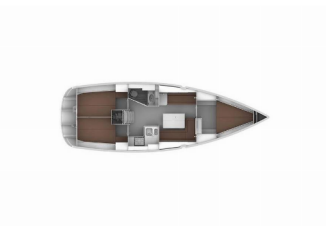

BAVARIA CRUISER 36

Bluesbreaker (2013)

Next Charter GmbH • Oskar-Von-Miller-Straße 35 • 86316 Friedberg • Germany

Phone: +49 1514 202 6204

E-mail: info@nextcharter.com

Web: nextcharter.com

Yacht Base	IJsselmeer/Lelystad Haven, Netherlands
Yacht ID	2761
Yacht Brands	Bavaria
Yacht Name	Bluesbreaker
Production Year	2013
Length	37 Ft
Cabins	3
Berths	6
Max Persons	6
WC	1

COMFORT: Cockpit cushions

DECK: Anchor line, Anchor swivel, Bimini top, Black ball, Black conus, Boat hook, Bosun's chair (Safe seat) (boatswain's chair), Cockpit table with light, Cockpit/stern, outside shower, Electric anchor windlass, Fenders, Hawser, Impeller, V-belt, oilfilter, Main anchor, Mooring ropes, Plastic bucket, Round/globular fender, Spare anchor (Reserve, Auxiliary anchor), Spotlight / Headlights, Sprayhood, Spring line, Teak cockpit, Water hose