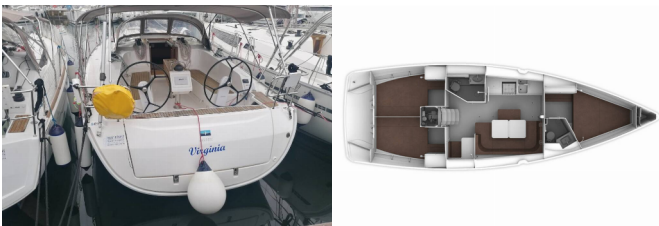

BAVARIA CRUISER 41

Virginia (2020)

Next Charter GmbH • Oskar-Von-Miller-Straße 35 • 86316 Friedberg • Germany

Phone: +49 1514 202 6204

E-mail: info@nextcharter.com

Web: nextcharter.com

DECK: Bimini top, Cockpit/stern, outside shower, Dinghy, Electric anchor windlass, Sprayhood

ENTERTAINMENT: CD player

INTERIOR: Electric toilet

NAVIGATION: Autopilot, Bow thruster, Depthsounder, GPS chart plotter, Speedometer (Speed log)

SAFETY: Black Water Tank

YACHT ELECTRICS: Heating, Solar panels

Yacht Base	Marina Tehnomont Veruda, Pula, Croatia
Yacht ID	2724
Yacht Brands	Bavaria
Yacht Name	Virginia
Production Year	2020
Length	41 Ft
Cabins	3
Berths	6 + 1
Max Persons	7
WC	2