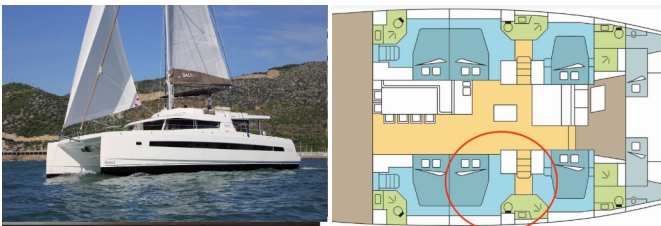

Next Charter GmbH • Oskar-Von-Miller-Straße 35 • 86316 Friedberg • Germany

Phone: +49 1514 202 6204

E-mail: info@nextcharter.com

Web: nextcharter.com

Yacht Base	Nassau, Palm Cay Marina, Bahamas
Yacht ID	2701
Yacht Brands	Catana
Yacht Name	ELENWE
Production Year	2020
Length	55 Ft
Cabins	6 + 2
Berths	12 + 2
Max Persons	14
WC	6 + 2

COMFORT: Cockpit cushions

DECK: Bimini top, Cockpit fridge, Cockpit grill, Cockpit table, Cockpit/stern, outside shower, Davit, Dinghy, Electric anchor windlass, Flybridge

ENTERTAINMENT: Outdoor speakers, Radio