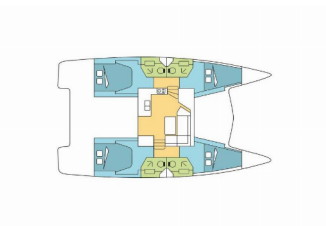

FOUNTAINÉ PAJOT LUCIA 40

ELUCHIL (2020)

Next Charter GmbH • Oskar-Von-Miller-Straße 35 • 86316 Friedberg • Germany

Phone: +49 1514 202 6204

E-mail: info@nextcharter.com

Web: nextcharter.com

Yacht Base	Seychelles, Praslin, Seychelles
Yacht ID	2700
Yacht Brands	Fountaine Pajot
Yacht Name	ELUCHIL
Production Year	2020
Length	38 Ft
Cabins	4
Berths	8 + 2
Max Persons	8
WC	4

COMFORT: Cockpit cushions

DECK: Bathing platform, Bimini top, Cockpit fridge, Cockpit table, Dinghy, Electric anchor windlass, Outboard engine, Swimming ladder

ENTERTAINMENT: Fusion radio, Outdoor speakers