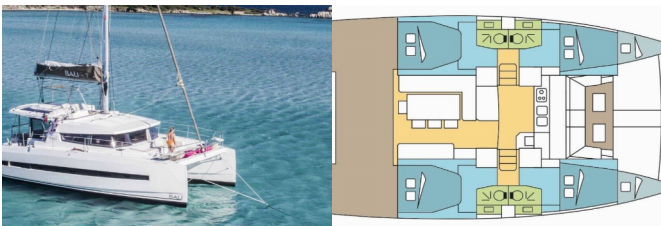

Yacht Base	La Paz, Costa Baja Marina, Mexico
Yacht ID	2689
Yacht Brands	Catana
Yacht Name	NIELTHI
Production Year	2020
Length	41 Ft
Cabins	4 + 2
Berths	8 + 2 + 2
Max Persons	12
WC	4

**COMFORT:** Cockpit cushions

**DECK:** Bimini top, Cockpit table, Cockpit/stern, outside shower, Davit, Dinghy, Electric anchor windlass, Swimming ladder

**ENTERTAINMENT:** Fusion radio, Outdoor speakers

**GALLEY:** Freezer, Oven, Refrigerator, Stove

**INTERIOR:** Convertible table in salon, Electric fans in cabins

**NAVIGATION:** Autopilot, Depthsounder, GPS chart plotter, Speedometer (Speed log), Wind instrument/Anemometer

**SAFETY:** VHF radio

**SAILS:** Electric winch, Lazy bag, Lazy jacks