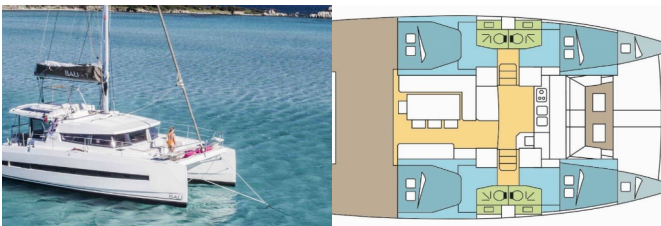

BALI 4.1

NIELTHI (2020)

Next Charter GmbH • Oskar-Von-Miller-Straße 35 • 86316 Friedberg • Germany

Phone: +49 1514 202 6204

E-mail: info@nextcharter.com

Web: nextcharter.com

Yacht Base	La Paz, Costa Baja Marina, Mexico
Yacht ID	2689
Yacht Brands	Catana
Yacht Name	NIELTHI
Production Year	2020
Length	41 Ft
Cabins	4 + 2
Berths	8 + 2 + 2
Max Persons	12
WC	4

COMFORT: Cockpit cushions

DECK: Bimini top, Cockpit table, Cockpit/stern, outside shower, Davit, Dinghy, Electric anchor windlass, Swimming ladder

ENTERTAINMENT: Fusion radio, Outdoor speakers

GALLEY: Freezer, Oven, Refrigerator, Stove

INTERIOR: Convertible table in salon, Electric fans in cabins

NAVIGATION: Autopilot, Depthsounder, GPS chart plotter, Speedometer (Speed log), Wind instrument/Anemometer

SAFETY: VHF radio

SAILS: Electric winch, Lazy bag, Lazy jacks