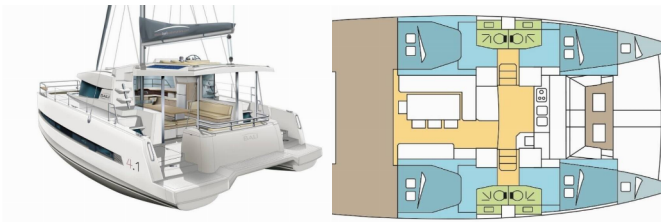

BALI 4.1

MELETH (2020)

Next Charter GmbH • Oskar-Von-Miller-Straße 35 • 86316 Friedberg • Germany

Phone: +49 1514 202 6204

E-mail: info@nextcharter.com

Web: nextcharter.com

Yacht Base	Phuket, Yacht Haven Marina, Thailand
Yacht ID	2687
Yacht Brands	Catana
Yacht Name	MELETH
Production Year	2020
Length	41 Ft
Cabins	4 + 2
Berths	8 + 2
Max Persons	10
WC	4

COMFORT: Cockpit cushions

DECK: Bimini top, Cockpit table, Cockpit/stern, outside shower, Davit, Dinghy, Electric anchor windlass, Outboard engine, Swimming ladder

ENTERTAINMENT: Fusion radio, Outdoor speakers

SAFETY: VHF radio

SAILS: Electric winch, Lazy bag, Lazy jacks

YACHT ELECTRICS: 12V Socket, Converter 220V/12V, Inverter, Solar panels, Watermaker – desalinator, WC pump

PRICE AND AVAILABILITY

Bali 4.1 MELETH (2020)