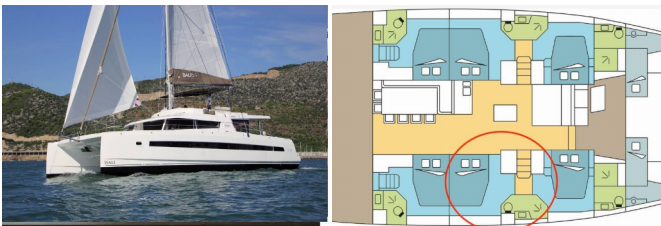

BALI 5.4

TULKAS (2020)

Next Charter GmbH • Oskar-Von-Miller-Straße 35 • 86316 Friedberg • Germany

Phone: +49 1514 202 6204

E-mail: info@nextcharter.com

Web: nextcharter.com

Yacht Base	La Paz, Costa Baja Marina, Mexico
Yacht ID	2684
Yacht Brands	Catana
Yacht Name	TULKAS
Production Year	2020
Length	55 Ft
Cabins	6 + 2
Berths	12 + 2
Max Persons	14
WC	6 + 2

INTERIOR: Electric fans in cabins

NAVIGATION: Autopilot, Depthsounder, GPS chart plotter, Wind instrument/Anemometer

SAFETY: VHF radio

SAILS: Electric winch, Lazy bag, Lazy jacks

YACHT ELECTRICS: Air Conditioning, Generator, Inverter, Plug 220V, 12 V, Solar panels, USB sockets, Watermaker – desalinator, WC pump