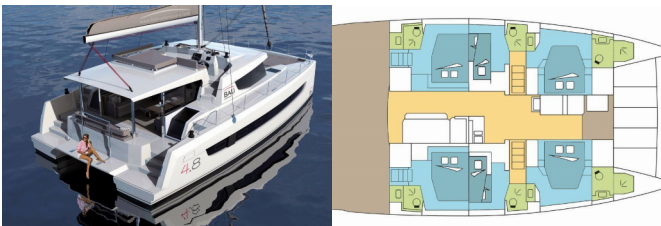

<b>Yacht Base</b>	Seychelles, Praslin, Seychelles
<b>Yacht ID</b>	2651
<b>Yacht Brands</b>	Catana
<b>Yacht Name</b>	SPIREE
<b>Production Year</b>	2020
<b>Length</b>	49 Ft
<b>Cabins</b>	6
<b>Berths</b>	12
<b>Max Persons</b>	12
<b>WC</b>	6

**COMFORT:** Cockpit cushions

**DECK:** Bimini top, Cockpit table, Cockpit/stern, outside shower, Dinghy, Electric anchor windlass, Outboard engine, Swimming ladder

**ENTERTAINMENT:** Radio

**GALLEY:** Freezer, Hot water, Ice maker, Kitchen utensils (Galley equipment, cutlery), Oven, Refrigerator, Stove

**INTERIOR:** Electric fans in cabins

**NAVIGATION:** Autopilot, GPS chart plotter, Wind/speed/depth instruments

**SAFETY:** VHF radio

**SAILS:** Electric winch, Lazy bag, Lazy jacks

**YACHT ELECTRICS:** 220V socket, Air Conditioning, Generator, Inverter, Solar panels, USB sockets, Watermaker - desalinator, WC pump