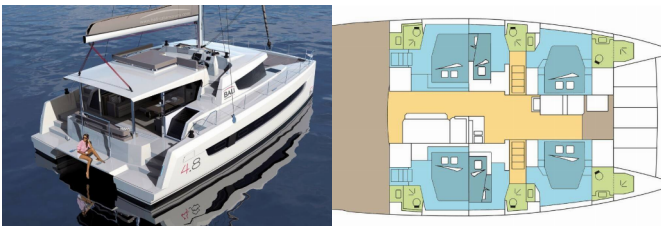

BALI 4.8

ARGOS (2020)

Next Charter GmbH • Oskar-Von-Miller-Straße 35 • 86316 Friedberg • Germany

Phone: +49 1514 202 6204

E-mail: info@nextcharter.com

Web: nextcharter.com

Yacht Base	Phuket, Yacht Haven Marina, Thailand
Yacht ID	2650
Yacht Brands	Catana
Yacht Name	ARGOS
Production Year	2020
Length	49 Ft
Cabins	6
Berths	12
Max Persons	12
WC	6

COMFORT: Cockpit cushions

DECK: Bimini top, Cockpit table, Cockpit/stern, outside shower, Dinghy, Electric anchor windlass, Outboard engine, Swimming ladder

ENTERTAINMENT: Fusion radio

GALLEY: Freezer, Hot water, Kitchen utensils (Galley equipment, cutlery), Microwave, Oven, Refrigerator, Stove

INTERIOR: Electric fans in cabins, Electric toilet

NAVIGATION: Autopilot, GPS chart plotter, Wind/speed/depth instruments

SAFETY: VHF radio

SAILS: Electric winch, Lazy bag, Lazy jacks

YACHT ELECTRICS: 220V socket, Air Conditioning, Generator, Inverter, Solar panels, USB sockets, Watermaker - desalinator