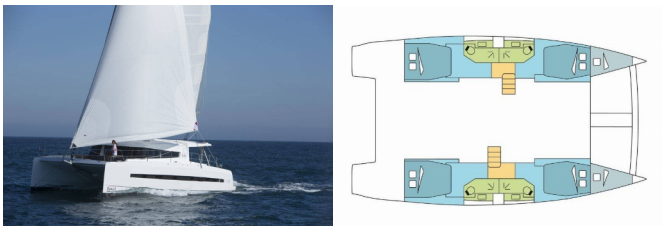

BALI 4.5

NERDANEL (2020)

Next Charter GmbH • Oskar-Von-Miller-Straße 35 • 86316 Friedberg • Germany

Phone: +49 1514 202 6204

E-mail: info@nextcharter.com

Web: nextcharter.com

Yacht Base	Seychelles, Praslin, Seychelles
Yacht ID	2647
Yacht Brands	Catana
Yacht Name	NERDANEL
Production Year	2020
Length	45 Ft
Cabins	4 + 2
Berths	8 + 2 + 2
Max Persons	10
WC	4

COMFORT: Cockpit cushions

DECK: Bimini top, Cockpit table, Cockpit/stern, outside shower, Davit, Dinghy, Electric anchor windlass, Flybridge, Outboard engine, Swimming ladder

ENTERTAINMENT: Fusion radio

GALLEY: Freezer, Ice maker, Kitchen utensils (Galley equipment, cutlery), Oven, Refrigerator, Stove

INTERIOR: Convertible table in salon, Electric fans in cabins

NAVIGATION: Autopilot, GPS chart plotter, Wind/speed/depth instruments

SAFETY: VHF radio

SAILS: Electric winch, Lazy bag, Lazy jacks

YACHT ELECTRICS: Air Conditioning, Generator, Inverter, Plug 220V, 12 V, Solar panels, Watermaker - desalinator, WC pump