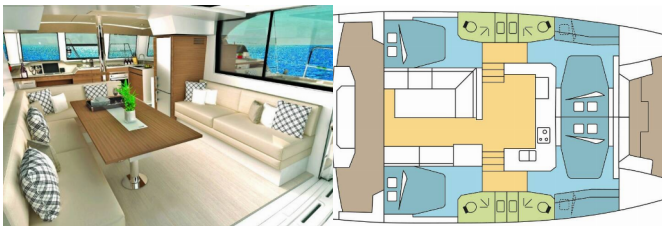

BALI CATSPACE

L'ILOT (2020)

Next Charter GmbH • Oskar-Von-Miller-Straße 35 • 86316 Friedberg • Germany

Phone: +49 1514 202 6204

E-mail: info@nextcharter.com

Web: nextcharter.com

Yacht Base	Palma De Mallorca, Marina Naviera Balear, Spain
Yacht ID	2636
Yacht Brands	Catana
Yacht Name	L'ILOT
Production Year	2020
Length	40 Ft
Cabins	4
Berths	8
Max Persons	10
WC	4

COMFORT: Cockpit cushions

DECK: Bimini top, Cockpit table, Cockpit/stern, outside shower, Davit, Dinghy, Electric anchor windlass, Flybridge, Swimming ladder

ENTERTAINMENT: Fusion radio, Outdoor speakers

GALLEY: Freezer, Hot water, Refrigerator

INTERIOR: Electric fans in cabins, Electric toilet

NAVIGATION: Autopilot, Depthsounder, GPS chart plotter, Speedometer (Speed log), Wind instrument/Anemometer

SAFETY: VHF radio

SAILS: Electric winch, Lazy bag, Lazy jacks

YACHT ELECTRICS: 12V Socket, Converter 220V/12V, Inverter, Solar panels, Watermaker – desalinator