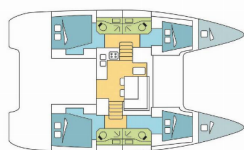

<b>Yacht Base</b>	Kos, Kos Marina, Greece
<b>Yacht ID</b>	2608
<b>Yacht Brands</b>	Lagoon
<b>Yacht Name</b>	ACANTHE
<b>Production Year</b>	2020
<b>Length</b>	39 Ft
<b>Cabins</b>	4 + 2
<b>Berths</b>	8 + 2 + 2
<b>Max Persons</b>	12
<b>WC</b>	4

**COMFORT:** Cockpit cushions

**DECK:** Bimini top, Cockpit table, Cockpit/stern, outside shower, Dinghy, Electric anchor windlass, Outboard engine, Swimming ladder

**ENTERTAINMENT:** Fusion radio, Outdoor speakers