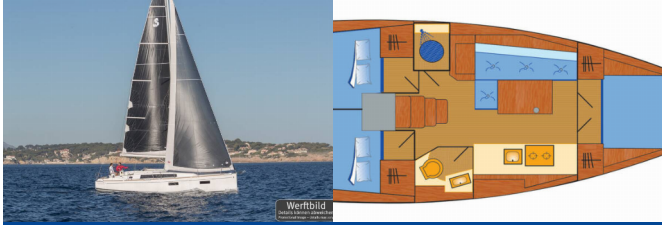

Yacht Base	Marina Punat, Krk, Croatia
Yacht ID	2606
Yacht Brands	Beneteau
Yacht Name	Tena
Production Year	2021
Length	38 Ft
Cabins	3
Berths	6 + 2
WC	1

ADDITIONAL: Flag

COMFORT: Cockpit cushions

DECK: Anchor light, Bathing platform, Boat hook, Bosun's chair (Safe seat) (boatswain's chair), Cockpit table, Cockpit/stern, outside shower, Deck brush, Dinghy, Electric anchor windlass, Fenders, Gangway, Main anchor, Mooring ropes , Pulpit seat, Sailor's knife, Spare anchor (Reserve, Auxiliary anchor), Sprayhood, Swimming ladder, Teak cockpit

ENTERTAINMENT: Fusion radio, Indoor speakers, Mask and snorkel, Outdoor speakers, Radio, TV, Wi-Fi Internet

GALLEY: Gas cookers, Kitchen utensils (Galley equipment, cutlery), Oven, Pressurized water system, Refrigerator, Wine glasses

INTERIOR: Barometer, Clock, Electric fans in cabins, Electric toilet, Lowerable salon table, Safe, Slatted frame

NAVIGATION: AIS, Autopilot, Binoculars, Bow thruster, Compass, Echosounder/Depthsounder, GPS chart plotter – cockpit, Navigation (Nautical) charts and nautical guide , Navigation/position Lights, Radar reflector, Triangles, Windex

SAFETY: Automatic Inflatable Life Jacket, Black Water Tank, Distress signals, Emergency tiller, Fire axe, Fire extinguisher , First aid kit , Flashlight, Fog horn, Horseshoe lifebuoy, Lifelines, Liferaft , Set of tools , Torch, VHF radio , Wire (shroud) cutter

SAILS: Electric winch, Gennaker–device, Lazy jacks

YACHT ELECTRICS: 12V Socket, 220V socket, Battery charger , Bilge pump – Electric, Converter 220V/12V, Heating, Inverter, Shore connection 220 V