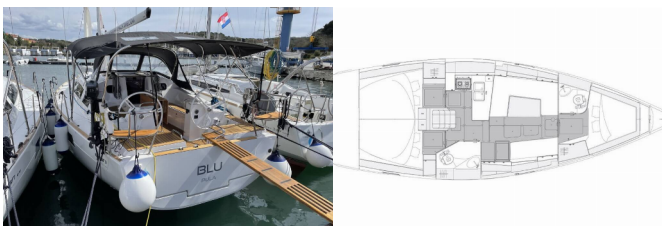

ELAN IMPRESSION 40.1

Blu (2020)

Next Charter GmbH • Oskar-Von-Miller-Straße 35 • 86316 Friedberg • Germany

Phone: +49 1514 202 6204

E-mail: info@nextcharter.com

Web: nextcharter.com

Yacht Base	Marina Tehnomont Veruda, Pula, Croatia
Yacht ID	2569
Yacht Brands	Elan Marine
Yacht Name	Blu
Production Year	2020
Length	39 Ft
Cabins	3
Berths	6 + 2
WC	2

COMFORT: Bed linen, Pillows

DECK: Anchor Delta, Bathing platform, Bimini top, Cockpit fridge, Cockpit table, Cockpit/stern, outside shower, Dinghy, Electric anchor windlass, Grill/Barbecue/Plancha, LED outdoor ambiance lights, Sprayhood