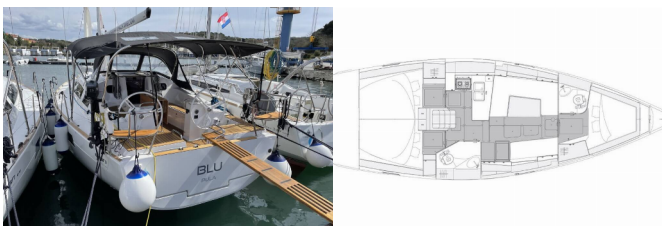

<b>Yacht Base</b>	Marina Tehnomont Veruda, Pula, Croatia
<b>Yacht ID</b>	2569
<b>Yacht Brands</b>	Elan Marine
<b>Yacht Name</b>	Blu
<b>Production Year</b>	2020
<b>Length</b>	39 Ft
<b>Cabins</b>	3
<b>Berths</b>	6 + 2
<b>WC</b>	2

**COMFORT:** Bed linen, Pillows

**DECK:** Anchor Delta, Bathing platform, Bimini top, Cockpit fridge, Cockpit table, Cockpit/stern, outside shower, Dinghy, Electric anchor windlass, Grill/Barbecue/Plancha, LED outdoor ambiance lights, Sprayhood